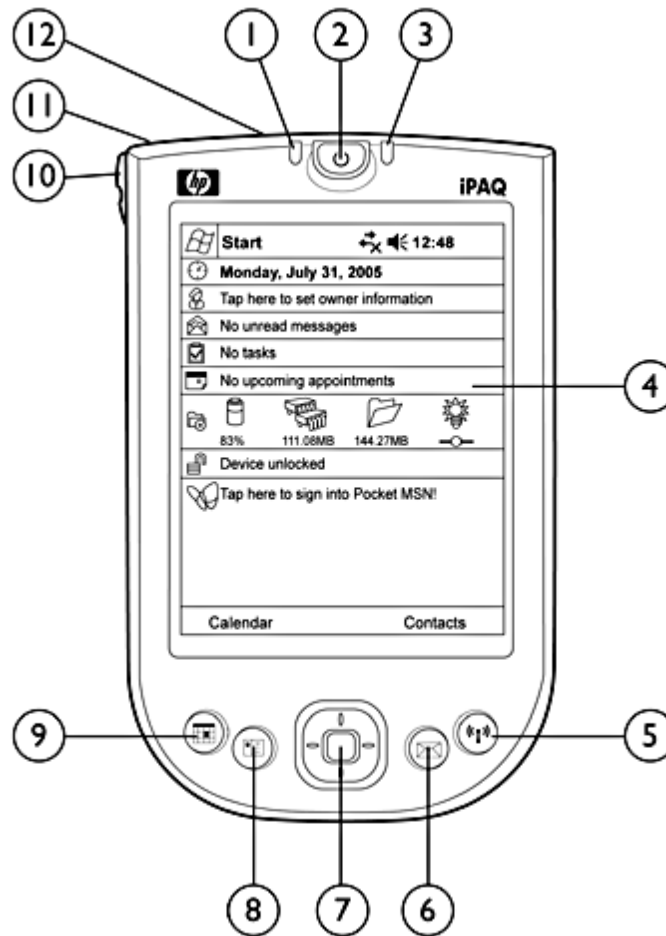

Overview

- | | |
|---------------------------------------|----------------------------------|
| 1. Active WLAN Indicator | 7. 5-Way Navigation Button |
| 2. Power Button | 8. Contacts Button |
| 3. LED Battery/Notification Indicator | 9. Calendar Button |
| 4. Color Display | 10. Record Button |
| 5. iPAQ Wireless Button | 11. 3.5 mm Stereo Headphone Jack |
| 6. Inbox Button | 12. Microphone (top) |

Overview

At A Glance

- Microsoft® Windows Mobile™ 5.0 for Pocket PC, Premium Edition
- Integrated WiFi (802.11b)¹
- Integrated SD expansion slot (SDIO)
- Removable/rechargeable Lithium-Ion 1100 mAh battery
- 3.5" transfective QVGA TFT display with 64K colors
- Integrated Personal Information Manager (PIM) software
- Supported music formats: WMA, MP3
- Supported video formats: WMV