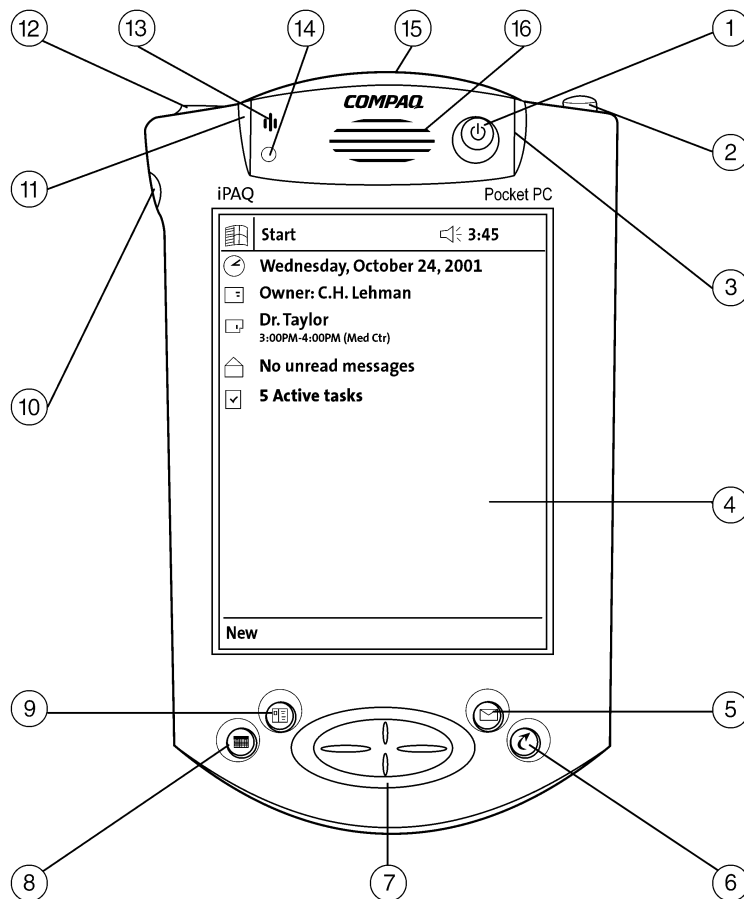

Overview

At A Glance

- Ultra thin and stylish profile (small form factor)
- Easy expansion and customization through Compaq Expansion Pack System
- 64K Color Reflective TFT display
- Rechargeable battery that gives up to 14 hours of battery life
- iPAQ File Store flash memory file storage manager
- SD (Secure Digital) card slot
- Integrated Bluetooth™ to link wirelessly with nearby Bluetooth devices (Bluetooth models only)
- 206-MHz Intel® StrongARM processor
- Base Memory up to 64 MB
- Microsoft® Pocket PC 2002