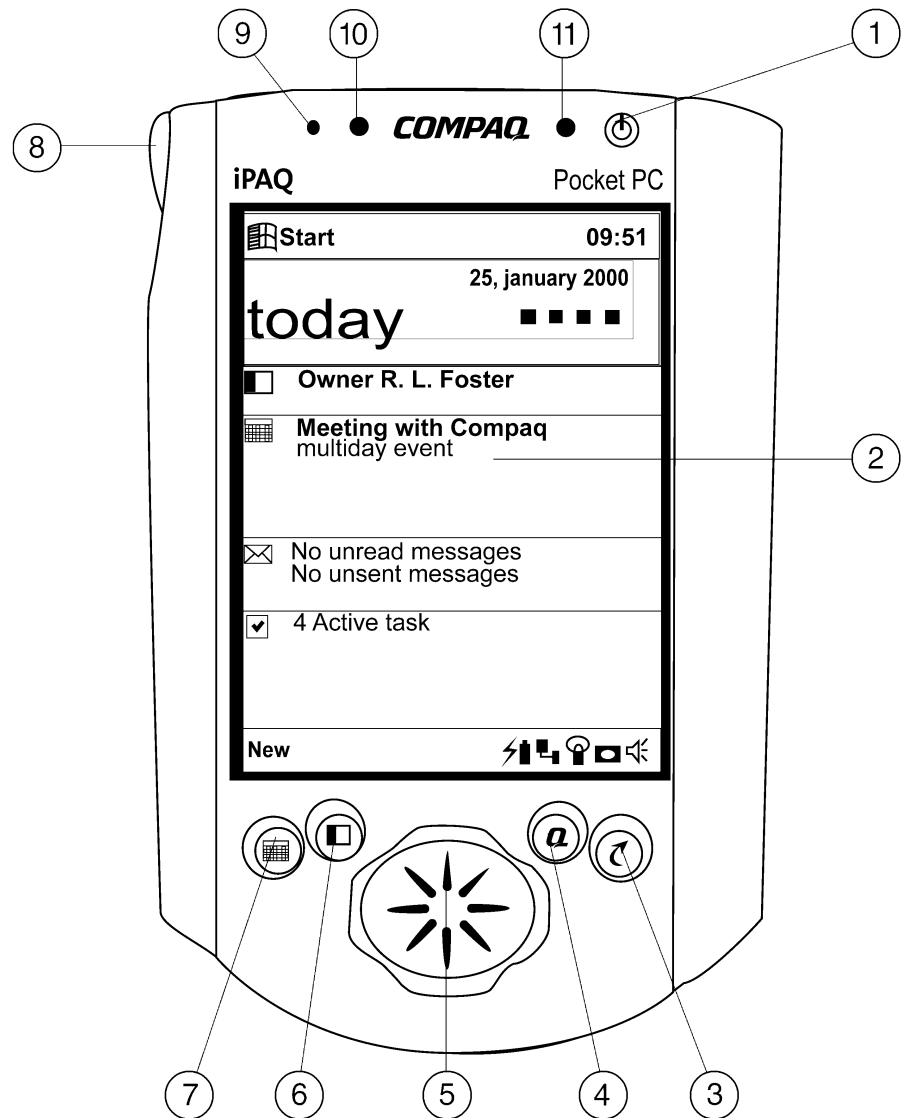

Overview

At A Glance

Easy expansion and customization through Compaq Expansion Pack System

- Thin, lightweight, design with brilliant color screen.
- Microsoft® Pocket PC 2002 upgrade option
- Audio record and playback – Audio programs from the Web, MP3 music, or voice notations
- Rechargeable battery that gives up to 12 hours of battery life
- Protected by Compaq Services, including a one-year warranty – Certain restrictions and exclusions apply. Consult the Compaq Customer Support Center for details.

1. Instant on/off and Light Button	7. Calendar Button
2. Display	8. Voice Recorder Button
3. QStart Button	9. Microphone
4. QMenu	10. Ambient Light Sensor
5. Speaker and 5-way joystick	11. Alarm/Charge Indicator Light
6. Contacts Button