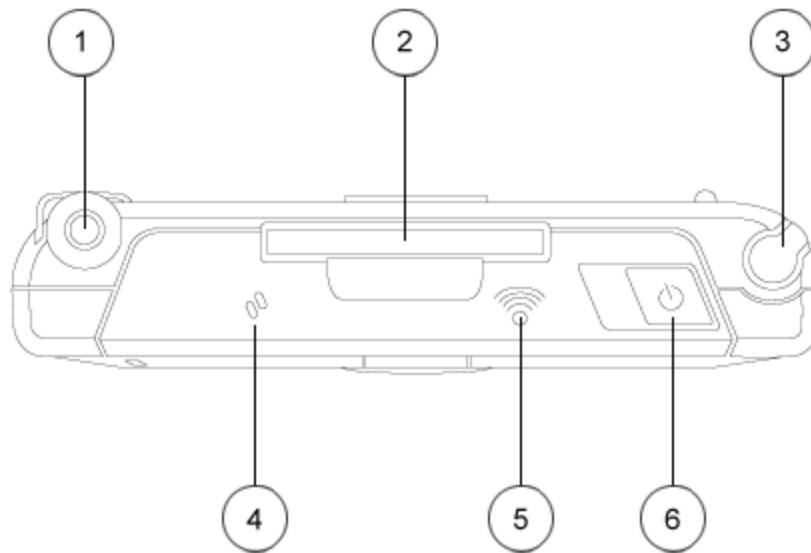

Overview

1. Charge/Notification LED indicator
2. QVGA Color Display
3. Calendar Button
4. Contacts Button

5. 5-Way Navigation Touch Pad
6. Messaging Button
7. Today Screen Button
8. Stylus

Overview

1. 3.5 mm Stereo Headphone Jack
2. SD Slot (SDIO)
3. Stylus