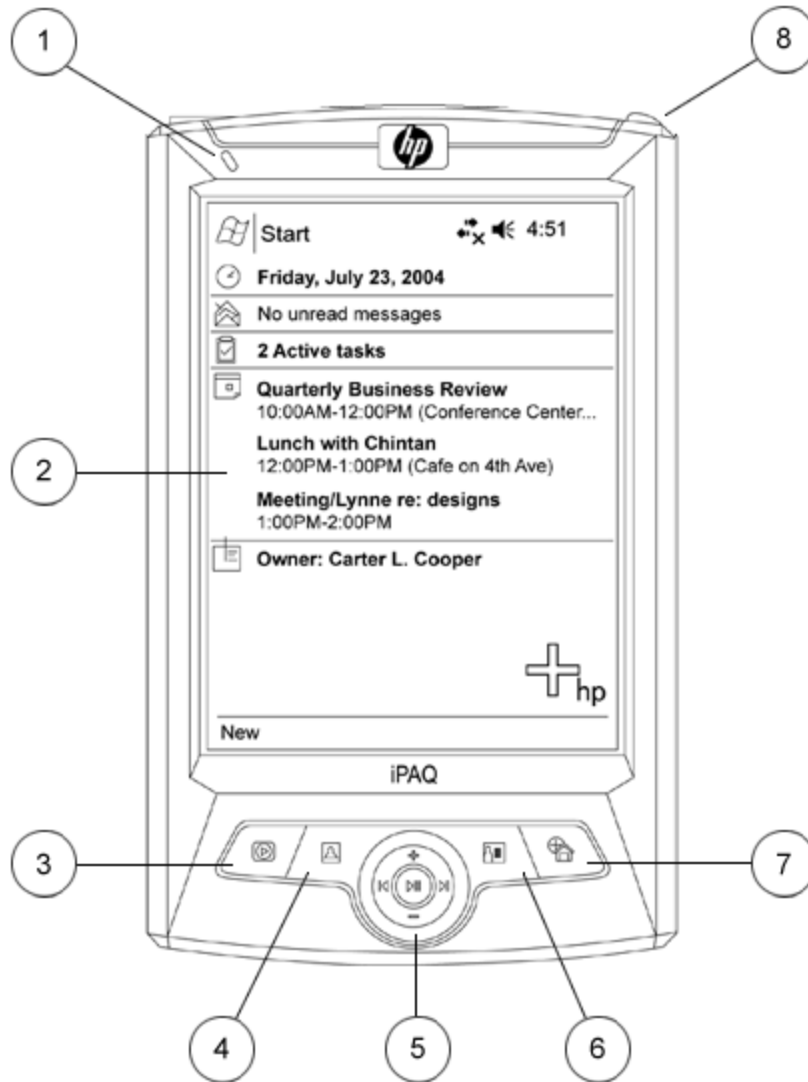

Overview

1. Charge/Notification LED indicator
2. QVGA Color Display
3. Calendar Button
4. Contacts Button

5. 5-Way Navigation Touch Pad
6. Messaging Button
7. Today Screen Button
8. Stylus

Overview

1. 3.5 mm Stereo Headphone Jack
2. SD Slot (SDIO)
3. Stylus

4. Microphone
5. Infrared Beam
6. Power Button

At A Glance

- Stay productive with Pocket versions of familiar applications like Microsoft® Outlook®, Word and Excel
- Dazzling Transflective QVGA TFT color display, Landscape and Portrait modes
- Microsoft® Windows Mobile™ 2003 Second Edition software for Pocket PC
- Integrated SD expansion slot (SDIO)
- Rechargeable Lithium-Ion battery
- Entertainment while on the go with ability to view photos, play games, music and video
- View Photos with HP Image Zone software